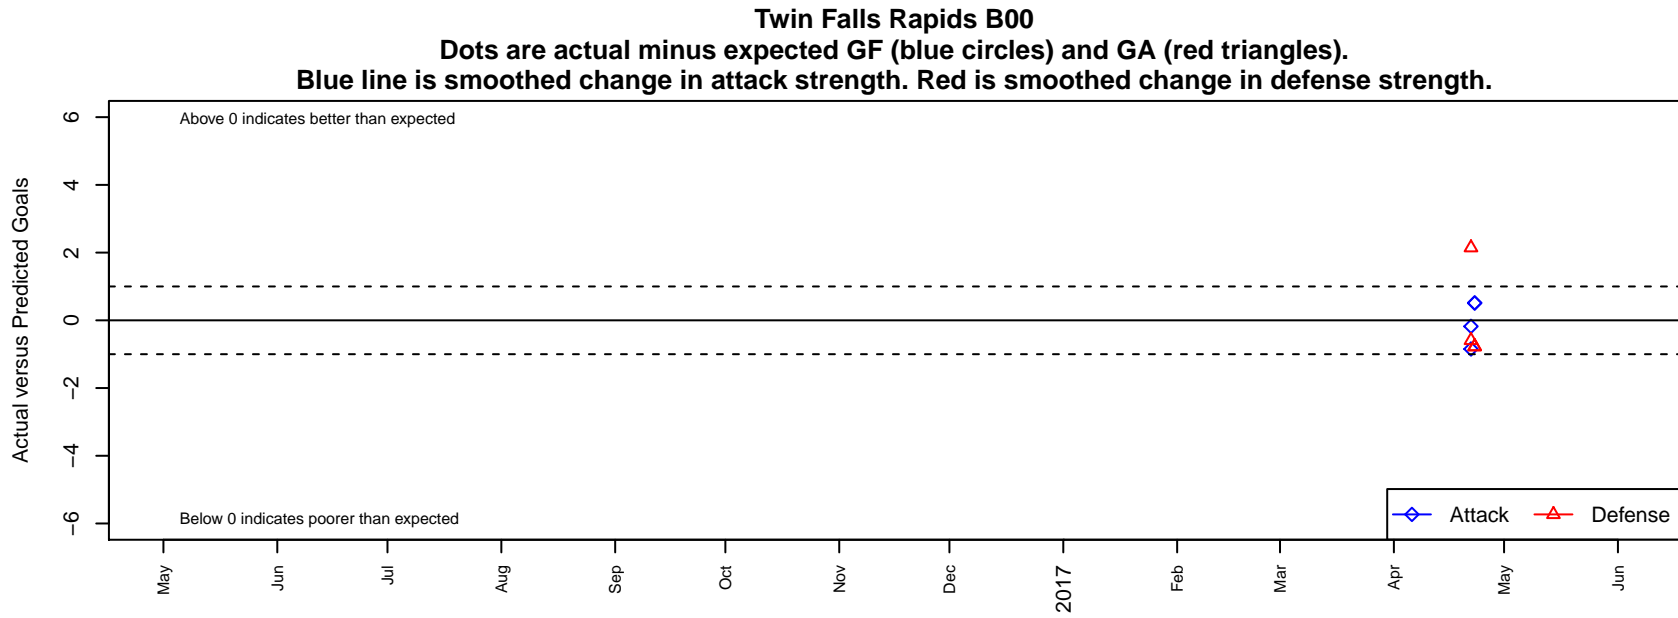

Twin Falls Rapids B00

Twin Falls SA
Twin Falls, ID
B00 total strength=1532
attack=13.88 defense=11.49

alt names used:

Venues played:
2016 Performance Cup High School

date	home		away		venue	pred.home	pred.away
2017-04-23	Magic City SC White B98	3	Twin Falls Rapids B00	1	2016 Performance Cup High School	2.22	0.49
2017-04-23	Magic City SC White B98	3	Twin Falls Rapids B00	1	2016 Performance Cup High School	2.22	0.49
2017-04-22	BYSL Elite United B00	1	Twin Falls Rapids B00	1	2016 Performance Cup High School	0.41	1.85
2017-04-22	Twin Falls Rapids B00	1	Quad City Fusion Orange B98	0	2016 Performance Cup High School	1.18	2.15